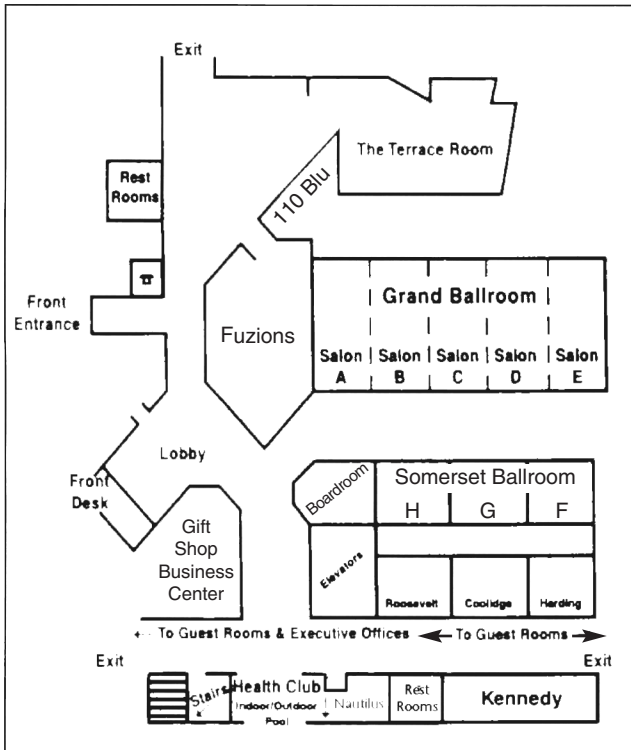

### GENERAL INFORMATION

A total of 14 meeting rooms with over 12,596 sq. ft. of flexible meeting and banquet space all located on one level.

4,510 sq. ft. Grand Ballroom, divisible into five sections, accommodates up to 600 for receptions, and 325 for banquets.

### MEETING SERVICES

- 14 Meeting Rooms
- 12,596 sq. ft. of Meeting Space, all on one level
- Satellite teleconference capabilities
- Adjacent to Garden State Exhibit Center
- Outdoor Courtyard
- On-Site Crowne Meeting Director
- On-Site Audio Visual

### AREA ACTIVITIES

- Bridgewater Mall - 150 stores
- Garden State Exhibit Center - adjacent to the hotel
- Bridgewater Sports Arena - Ice Skating & other sports activities
- State Theater
- Rutgers University/Theater
- Nearby Golf/Tennis

# CAPACITY CHART

MEETING ROOM	DIMENSIONS (Width x Length x Height)	SQUARE FOOTAGE	CAPACITY						
			Theatre	Classroom	Conference	U-Shape	Reception	Banquet	Rounds
GRAND BALLROOM	110x41x14	4,510	550	250	N/A	N/A	600	325	400
SALONS A, B, C, D & E (each)	22x41x14	902	100	45	40	35	75	60	80
TERRACE BALLROOM	70x40x14	2,800	300	150	60	50	250	175	220
SOMERSET BALLROOM	72x24x10	1,728	150	125	N/A	N/A	150	100	120
SALONS F, G & H (each)	24x24x10	576	45	35	30	25	50	N/A	40
BOARDROOM	24x20x10	480	N/A	N/A	12	N/A	N/A	N/A	N/A
ROOSEVELT, COOLIDGE & HARDING (each)	24x24x10	576	40	25	25	20	50	N/A	40
KENNEDY	50x18x7.5	900	80	45	35	30	75	40	60