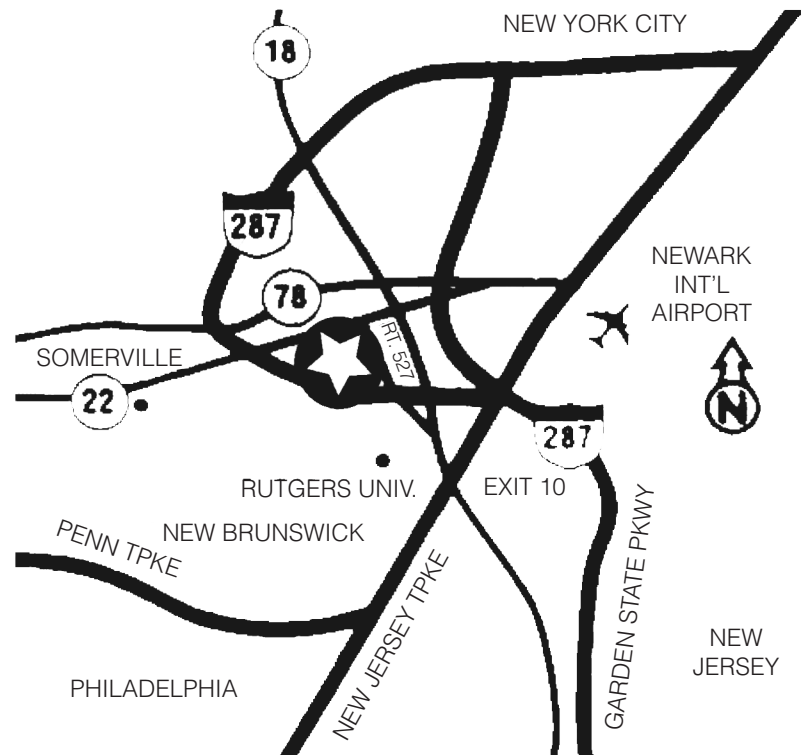

## SOMERSET – BRIDGEWATER

THE PLACE TO MEET.

### LOCATION

The Crowne Plaza Somerset-Bridgewater is conveniently located in central NJ at Exit 10 off of I-287.

### AREA ACTIVITIES

- Bridgewater Mall - 150 stores
- Garden State Exhibit Center - adjacent to the hotel
- Bridgewater Sports Arena - Ice Skating & other sports activities
- State Theater
- Rutgers University/Theater
- Nearby Golf/Tennis

110 Davidson Avenue  
Somerset, New Jersey 08873  
Main Number: (732) 560-0500  
[www.crowneplaza.com/somersetnj](http://www.crowneplaza.com/somersetnj)

Just off I-287 and minutes from Route 18, Garden State Parkway, Interstate 78, Route 22 and the New Jersey Turnpike. The hotel is 28 miles from Newark and 39 miles from New York City.